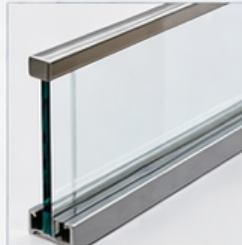

RAILING DESIGNS

BASE MOUNTED
Sleek & Minimal Look

SIDE MOUNTED
Strong & Space Saving

TOP MOUNTED
Clean & Elegant Finish

FRAMELESS DESIGN
Unobstructed Views

GLASS OPTIONS

- ✓ Toughened Safety Glass
- ✓ 8mm / 10mm / 12mm Thickness
- ✓ Clear / Frosted / Tinted Options
- ✓ IS 2553 Certified Glass