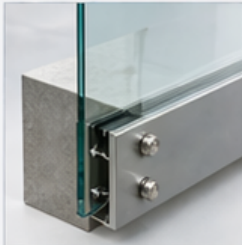

RAILING DESIGNS

BASE MOUNTED
Sleek & Minimal Look

SIDE MOUNTED
Strong & Space Saving

TOP MOUNTED
Clean & Elegant Finish

FRAMELESS DESIGN
Unobstructed Views

GLASS OPTIONS

- ✓ Toughened Safety Glass
- ✓ 8mm / 10mm / 12mm Thickness
- ✓ Clear / Frosted / Tinted Options
- ✓ IS 2553 Certified Glass