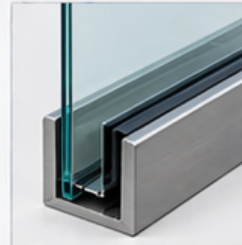

RAILING DESIGNS

BASE MOUNTED
Sleek & Minimal Look

SIDE MOUNTED
Strong & Space Saving

TOP MOUNTED
Clean & Elegant Finish

FRAMELESS DESIGN
Unobstructed Views

GLASS OPTIONS

- ✓ Toughened Safety Glass
- ✓ 8mm / 10mm / 12mm Thickness
- ✓ Clear / Frosted / Tinted Options
- ✓ IS 2553 Certified Glass