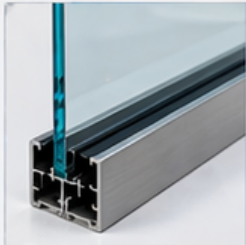

RAILING DESIGNS

BASE MOUNTED
Sleek & Minimal Look

SIDE MOUNTED
Strong & Space Saving

TOP MOUNTED
Clean & Elegant Finish

FRAMELESS DESIGN
Unobstructed Views

GLASS OPTIONS

- ✓ Toughened Safety Glass
- ✓ 8mm / 10mm / 12mm Thickness
- ✓ Clear / Frosted / Tinted Options
- ✓ IS 2553 Certified Glass